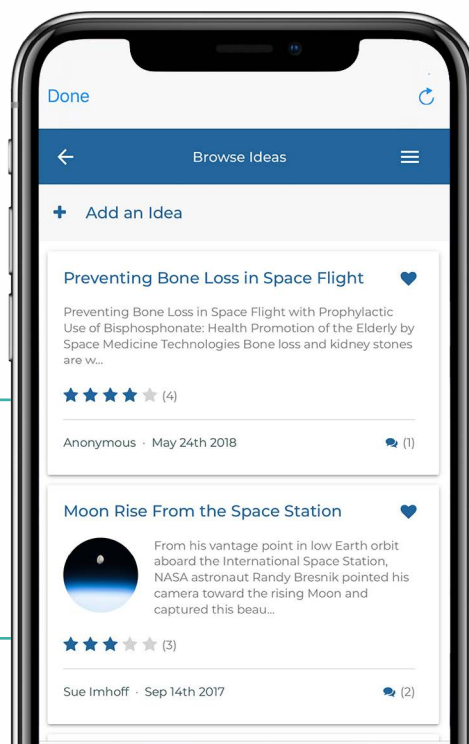

FEATURE-RICH, AND HASSLE-FREE

We designed IC Mobile to include as rich a feature set as possible, without compromising and ease-of-use. The result is an intuitive application that gives you full access to the core functionality of Innovation Central:

ACCESS TO EVERYTHING.

From the mobile app you can flip between all Challenges and ideation spaces to which you're invited.

BROWSE, SORT, AND FILTER.

A range of functionality allows you to thumb through ideas, similar to the desktop.

CREATE YOUR OWN IDEAS.

It's easy to enter your own ideas from scratch, and either submit immediately or save to finish later.

ADD COMMENTS, ATTACHMENTS, ETC.

All the collaboration features you'd expect are at your fingertips - from adding attachments to building and commenting on others' ideas.

VOTE, FOLLOW, AND FAVORITE.

IC Mobile includes 5-star voting by the crowd, plus the ability to follow and favorite any idea you choose.

Along with the rest of Innovation Central, our mobile experience is best-in-class. Please contact us today to see how we can best help you achieve all your innovation goals.

An intuitive application that gives you full access to the core functionality of Innovation Central.

INNOVATION

Our Tight Focus

Imaginatik helps clients capture new value in new ways by mastering the discipline of corporate innovation. We combine human insight with machine intelligence to provide the complete set of enterprise innovation tools and skills. We've helped many large and traditional companies unlock breakthrough growth opportunities, runaway competitive advantage, and world-class operational excellence.

Contact Us
US: +1 866-327-0904
UK: +44 1329 800 360
sales@imaginatik.com
www.imaginatik.com